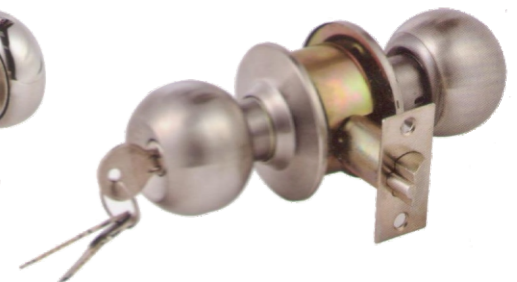

Model: 587-G-SS

Finish: SS
 Material: Stainless steel
 Size: 30~50mm
 Door Thickness: 30~50mm

Size: 60/70cm
 Backset: 60/70cm
 Application Range:
 Interior doors, Bathroom,
 Passage

Model: D587-G-SP

Finish: Bright steel
 Material: Stainless steel
 Size: 30~50mm
 Door Thickness: 30~50mm

Size: 60/70cm
 Backset: 60/70cm
 Application Range:
 Interior doors, Bathroom,
 Passage

Model: 7733-SSP

Finish: SS
 Material: Stainless steel

Model: 585-SS

Finish: SS
 Material: Stainless steel

Model: 585-SP

Finish: SS
 Material: Stainless steel

Model: 5831

Finish: SS
 Material: Stainless steel

Model: 587-SS

Finish: SS
 Material: Stainless steel

Model: 9800-SSP

Finish: Steel wire
 Material: Stainless steel

Model: 389-SSP

Finish: Steel wire
 Material: Stainless steel

Model: X587-SSP

Finish: Steel wire
 Material: Stainless steel