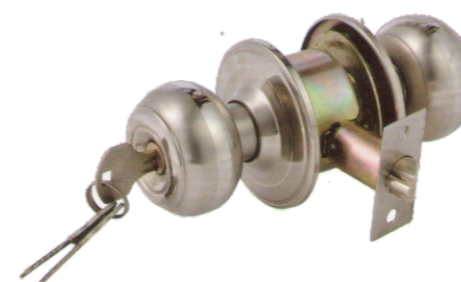

Model: 587-G-SS

Finish: SS
 Material: Stainless steel
 Size: 30~50mm
 Door Thickness: 30~50mm

Size: 60/70cm
 Backset: 60/70cm
 Application Range:
 Interior doors, Bathroom,
 Passage

Model: D587-G-SP

Finish: Bright steel
 Material: Stainless steel
 Size: 30~50mm
 Door Thickness: 30~50mm

Size: 60/70cm
 Backset: 60/70cm
 Application Range:
 Interior doors, Bathroom,
 Passage

Model: 7733-SSP

Finish: SS
 Material: Stainless steel

Model: 585-SS

Finish: SS
 Material: Stainless steel

Model: 585-SP

Finish: SS
 Material: Stainless steel

Model: 5831

Finish: SS
 Material: Stainless steel

Model: 587-SS

Finish: SS
 Material: Stainless steel

Model: 9800-SSP

Finish: Steel wire
 Material: Stainless steel

Model: 389-SSP

Finish: Steel wire
 Material: Stainless steel

Model: X587-SSP

Finish: Steel wire
 Material: Stainless steel