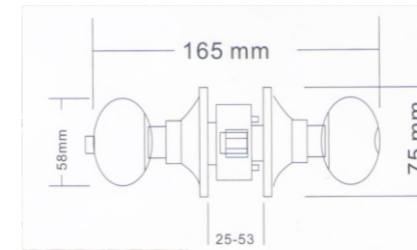

Model: 587-G-SS

Finish: SS
 Material: Stainless steel
 Size: 30~50mm
 Door Thickness: 30~50mm

Size: 60/70cm
 Backset: 60/70cm
 Application Range:
 Interior doors, Bathroom,
 Passage

Model: D587-G-SP

Finish: Bright steel
 Material: Stainless steel
 Size: 30~50mm
 Door Thickness: 30~50mm

Size: 60/70cm
 Backset: 60/70cm
 Application Range:
 Interior doors, Bathroom,
 Passage

Model: 7733-SSP

Finish: SS
 Material: Stainless steel

Model: 585-SS

Finish: SS
 Material: Stainless steel

Model: 585-SP