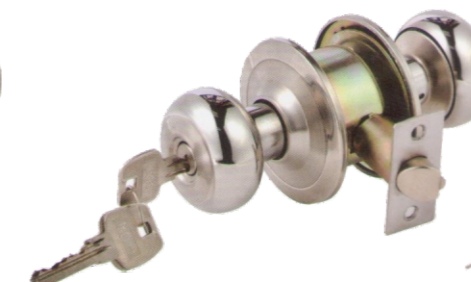

Model: 587-G-SS

Finish: SS
 Material: Stainless steel
 Size: 30~50mm
 Door Thickness: 30~50mm

Size: 60/70cm
 Backset: 60/70cm
 Application Range:
 Interior doors, Bathroom,
 Passage

Model: D587-G-SP

Finish: Bright steel
 Material: Stainless steel
 Size: 30~50mm
 Door Thickness: 30~50mm

Size: 60/70cm
 Backset: 60/70cm
 Application Range:
 Interior doors, Bathroom,
 Passage

Model: 7733-SSP

Finish: SS
 Material: Stainless steel

Model: 585-SS

Finish: SS
 Material: Stainless steel

Model: 585-SP

Finish: SS
 Material: Stainless steel

Model: 5831

Finish: SS
 Material: Stainless steel

Model: 587-SS

Finish: SS
 Material: Stainless steel

Model: 9800-SSP

Finish: Steel wire
 Material: Stainless steel

Model: 389-SSP

Finish: Steel wire
 Material: Stainless steel

Model: X587-SSP

Finish: Steel wire
 Material: Stainless steel