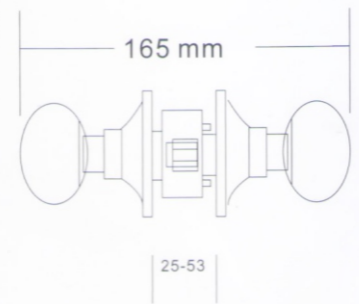

Model: 587-G-SS

Finish: SS
 Material: Stainless steel
 Size: 30~50mm
 Door Thickness: 30~50mm

Size: 60/70cm
 Backset: 60/70cm
 Application Range:
 Interior doors, Bathroom,
 Passage

Model: D587-G-SP

Finish: Bright steel
 Material: Stainless steel
 Size: 30~50mm
 Door Thickness: 30~50mm

Size: 60/70cm
 Backset: 60/70cm
 Application Range:
 Interior doors, Bathroom,
 Passage

Model: 7733-SSP

Finish: SS
 Material: Stainless steel

Model: 585-SS

Finish: SS
 Material: Stainless steel

Model: 585-SP