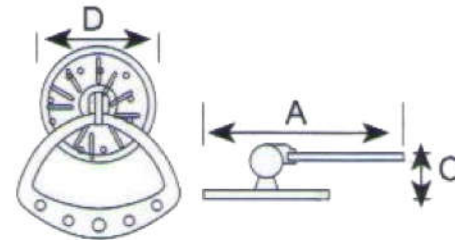

A	B	C	D
57		21	37