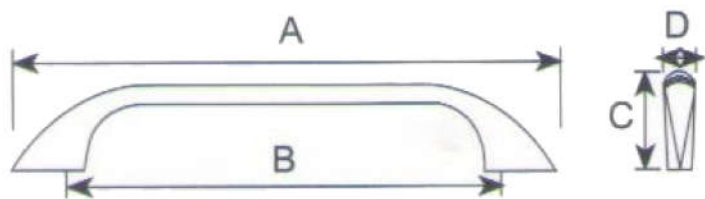

A	B	C	D
108	96	27	15.5
139	128	28	17.5

**Model: 703**

Material: Zinc alloy

Finish: Double color, Gloss Chrome, Satin

A	B	C	D
130	64	22	13
162	96	23	14
194	128	23	15

**Model: 808**

Material: Zinc alloy + Resin  
Finish: Red, White, Chrome Plated